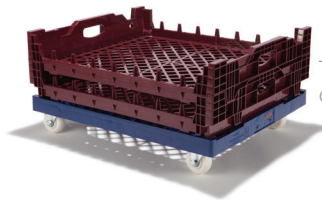

Bakery Trays & Dollies

Bakery Tray Specifications:

BK 2622-06

Two BK 2621-04 on compatible dolly

Model	Outside Dimensions (inches)			Inside Dimensions (inches)			Product Height (inches)	Stack Height (inches)	Weight (lbs)	Nest Ratio	Trailer Qty 53'
	L	Top W	H	L	Top W	H					
BK 2621-04 Multi Level	25.9	21.6	5.0	24.2	20.8	3.9	2.7/3.7	3.0/4.0	3.7	2:1	5,184
BK 2622-03	25.9	21.8	3.5	24.8	20.8	2.8	2.7	3.0	2.9	2:1	6,120
BK 2622-04	25.9	21.8	4.1	24.8	20.8	3.9	3.6	4.0	3.2	2:1	4,608
BK 2622-06*	25.9	21.8	5.9	24.8	20.8	5.3	5.1	5.5	3.6	2:1	3,312
BK 2723-03	26.5	22.1	3.5	25.4	21.0	2.8	2.7	3.0	3.3	2:1	5,589
BK 2723-035	26.5	22.1	4.5	25.4	21.0	3.7	3.6	4.0	3.2	2:1	4,416
BK 2723-04	26.5	22.0	5.0	25.4	21.0	4.1	4.1	4.4	3.9	2:1	3,818
BK 2723-06*	26.5	22.1	6.0	25.4	21.0	5.3	5.1	5.5	4.1	2:1	3,174
BK 2926-06*	28.6	25.8	6.0	27.5	24.6	5.3	5.1	5.5	5.3	2:1	2,520
BK 2926-06 XL	29.0	25.8	6.0	27.6	24.5	5.3	5.1	5.5	5.3	2:1	2,520

*Available with merchandiser low side.
Anti-stack and foot insert options also available.

Bakery Tray Dolly Specifications:

BKD 2621-3B SP with compatible bakery trays

Model	Outside Dimensions (inches)			Inside Dimensions (inches)			Product Height (inches)	Stack Height (inches)	Caster Detail	Weight (lbs)	LTL SKD QTY	Trailer Qty 53'
	L	Top W	H	L	Top W	H						
BKD 2621-3B SP Space Saver	25.9	21.6	2.2	N/A	N/A	N/A	5.7	4.1	3" HD	13.1	46	2,184
BKD 2621-4B SP Space Saver	25.9	21.6	2.2	N/A	N/A	N/A	6.2	4.6	4" HD	14.0	36	1,872
BKD 2622-3B	26.6	22.5	2.2	26.4	22.3	1.1	4.5	4.1	3" HD	11.1	44	2,116
BKD 2622-4B	26.6	22.5	2.2	26.4	22.3	1.1	5.5	5.1	4" HD	12.0	36	1,564
BKD 2622 3B SP	25.7	21.4	1.4	N/A	N/A	N/A	4.5	4.1	3" HD	11.7	46	2,184
BKD 2622 4B SP	25.7	21.4	1.4	N/A	N/A	N/A	5.0	4.6	4" HD	12.6	36	1,872
BKD 2723-3B	27.3	22.6	2.2	27.0	22.4	1.1	4.5	4.1	3" HD	13.6	44	2,024
BKD 2723-4B	27.3	22.6	2.2	27.0	22.4	1.1	5.5	5.1	4" HD	14.1	36	1,584
BKD 2926-3B	29.4	26.1	2.1	29.1	25.9	1.0	4.5	4.1	3" HD	11.7	42	1,216
BKD 2926-4B	29.4	26.1	2.1	29.1	25.9	1.0	5.5	5.1	4" HD	12.6	36	1,088