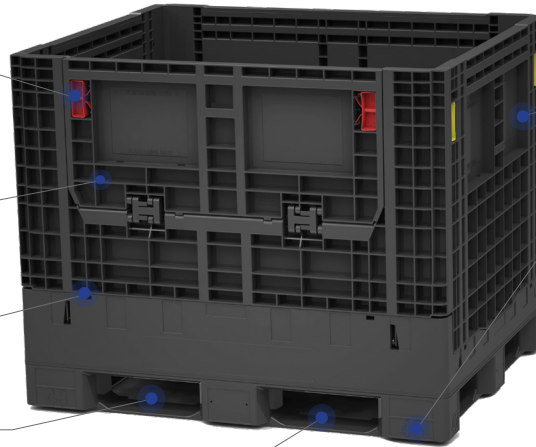

48" x 40" Collapsible Bulk Container

Repairable all-plastic latches

Optional sidewall doors for easy access, available on either the 48" or 40" sidewalls

"U-Channel" ribbing delivers superior load handling strength up to 1,800 lbs.

Bottom runners facilitate easy conveyability

4-way forklift and pallet jack access streamlines handling and transport

Textured areas facilitate clean application and removal of adhesive labels, without tearing or leaving behind residue

Accommodates RFID tag insertion for improved lot tracking and traceability

TC 4840-2-IM with optional latches

Additional Features:

- » 48" x 40" footprint ideal for food processing and general distribution applications — Available in FDA approved material
- » High pressure injection molded design delivers strength and durability with smooth surfaces
- » Available in 34" or 39" height options, and optional side doors on 48" or 40" sides
- » Two-piece compression and heat-welded base offers best strength-to-weight ratios
- » Industry leading foldable design fits 240 units on a 53' truck, offering efficient return shipping and storage
- » Optional ventholes promote airflow, maintain desired temperature, and facilitate sprinkler evacuation for automated warehouse systems
- » 100% Recyclable and available in recycled material

Specifications:

Model	Outside Dimensions (inches)			Inside Dimensions (inches)			To Fill Line (inches)	Height Collapsed (inches)	Weight (lbs)	Volume (cubic ft)	Trailer Qty Opened	Trailer Qty Collapsed
	L	W	H	L	W	H						
BC 4840-34	48.0	40.0	34.0	45.0	37.0	27.9	27.3	13.6	106.2	26.3	90	240
BC 4840-39	48.0	40.0	39.0	45.0	37.0	32.9	32.3	13.6	116.0	31.1	60	240
TC 4840-2-IM	48.5	40.5	1.4	n/a	n/a	n/a	n/a	n/a	11.7	n/a	n/a	3,540