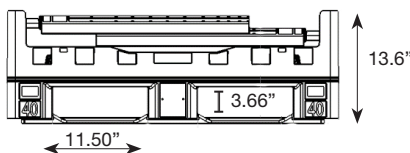

48" x 40" Collapsible Bulk Container

Repairable all-plastic latches

Optional sidewall doors for easy access, available on either the 48" or 40" sidewalls

"U-Channel" ribbing delivers superior load handling strength up to 1,800 lbs.

Accommodates RFID tag insertion for improved lot tracking and traceability

TC 4840-2-IM with optional latches

Additional Features:

- » 48" x 40" footprint ideal for food processing and general distribution applications — Available in FDA approved material
- » High pressure injection molded design delivers strength and durability with smooth surfaces
- » Available in 34" or 39" height options, and optional side doors on 48" or 40" sides
- » Two-piece compression and heat-welded base offers best strength-to-weight ratios
- » Industry leading foldable design fits 240 units on a 53' truck, offering efficient return shipping and storage
- » Optional ventholes promote airflow, maintain desired temperature, and facilitate sprinkler evacuation for automated warehouse systems
- » 100% Recyclable and available in recycled material

Specifications:

Model	Outside Dimensions (inches)			Inside Dimensions (inches)			To Fill Line (inches)	Height Collapsed (inches)	Weight (lbs)	Volume (cubic ft)	Trailer Qty Opened	Trailer Qty Collapsed
	L	W	H	L	W	H						
BC 4840-34	48.0	40.0	34.0	45.0	37.0	27.9	27.3	13.6	106.2	26.3	90	240
BC 4840-39	48.0	40.0	39.0	45.0	37.0	32.9	32.3	13.6	116.0	31.1	60	240
TC 4840-2-IM	48.5	40.5	1.4	n/a	n/a	n/a	n/a	n/a	11.7	n/a	n/a	3,540

Short side collapsed

34" height long side erect

39" height long side erect

Monoflo International
882 Baker Lane, Winchester, VA 22603
Call 540-771-3077

miworldwide.com

defining what comes next.