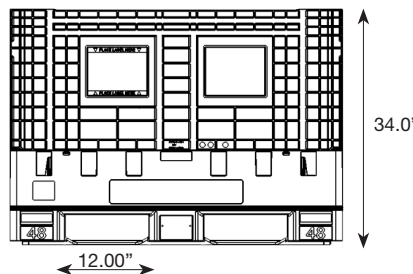

34" height long side erect