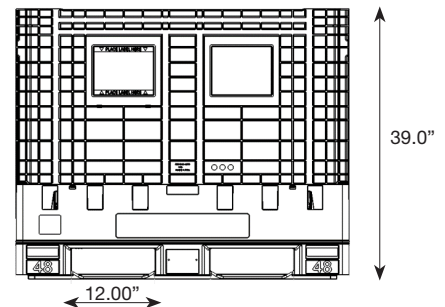

48" x 40" Collapsible Bulk Container

Repairable all-plastic latches

Optional sidewall doors for easy access, available on either the 48" or 40" sidewalls

"U-Channel" ribbing delivers superior load handling strength up to 1,800 lbs.

Accommodates RFID tag insertion for improved lot tracking and traceability

TC 4840-2-IM with optional latches

Additional Features:

- » 48" x 40" footprint ideal for food processing and general distribution applications — Available in FDA approved material
- » High pressure injection molded design delivers strength and durability with smooth surfaces
- » Available in 34" or 39" height options, and optional side doors on 48" or 40" sides
- » Two-piece compression and heat-welded base offers best strength-to-weight ratios
- » Industry leading foldable design fits 240 units on a 53' truck, offering efficient return shipping and storage
- » Optional ventholes promote airflow, maintain desired temperature, and facilitate sprinkler evacuation for automated warehouse systems
- » 100% Recyclable and available in recycled material

Specifications:

Model	Outside Dimensions (inches)			Inside Dimensions (inches)			To Fill Line (inches)	Height Collapsed (inches)	Weight (lbs)	Volume (cubic ft)	Trailer Qty Opened	Trailer Qty Collapsed
	L	W	H	L	W	H						
BC 4840-34	48.0	40.0	34.0	45.0	37.0	27.9	27.3	13.6	106.2	26.3	90	240
BC 4840-39	48.0	40.0	39.0	45.0	37.0	32.9	32.3	13.6	116.0	31.1	60	240
TC 4840-2-IM	48.5	40.5	1.4	n/a	n/a	n/a	n/a	n/a	11.7	n/a	n/a	3,540

Short side collapsed

34" height long side erect

39" height long side erect

Monoflo International
882 Baker Lane, Winchester, VA 22603
Call 540-771-3077

miworldwide.com

defining what comes next.